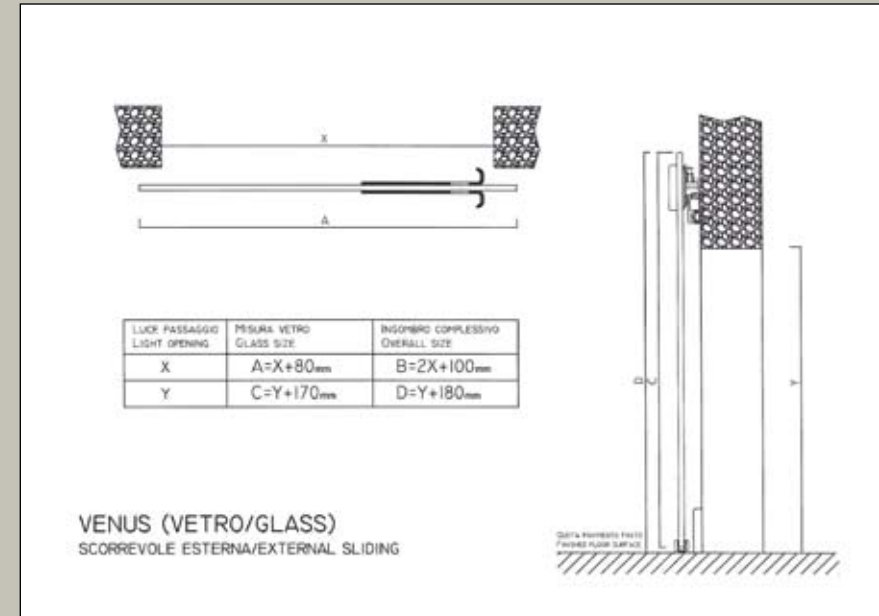

AFRODITE - Porta a filo muro su lato a spingere con boiserie esterne con taglio a 45°.
Finiture disponibili: laccato opaco e laccato lucido.
Dotazione di serie: telaio Afrodite, cerniere a scomparsa registrabili e serratura magnetica.

AFRODITE - Wall-edge door (push side) with external boiserie having a 45° cut.
Available finishes: matt lacquer and glossy lacquer.
Standard equipment: frame Afrodite, adjustable integrated hinges and magnetic lock.

ATENA - Porta a filo muro su lato a spingere senza coprifili, installata su tradizionale controtelaio in legno con angolare in lamiera da rifinire con cartongesso.

Available finishes: matt lacquer, glossy lacquer and polished mdf only.
Standard equipment: frame Atena, adjustable integrated hinges, magnetic lock and metal corner bead.

ATENA - Wall-edge door (push side) without frame-mouldings. It is installed on a traditional wood sub-frame using a metal corner bead, which has to be plastered.

VENUS - Porta in vetro, versione scorrevole esterno muro senza telaio e coprifili.
Finiture disponibili: vetro trasparente, acidato o laccato RAL.
Dotazione di serie: guida in alluminio con freno ammortizzato.

VENUS - Glass external sliding door, without frame and frame-mouldings.
Available finishes: transparent glass, etched glass and lacquered glass.
Standard equipment: aluminium guide rail with automatic breaking system.

ICARO - Porta in legno, versione scorrevole esterno muro senza telaio e coprifili.
Finiture disponibili: laccato opaco, laccato lucido, impiallacciato legno e termo-strutturato.
Dotazione di serie: guida in alluminio con freno ammortizzato.