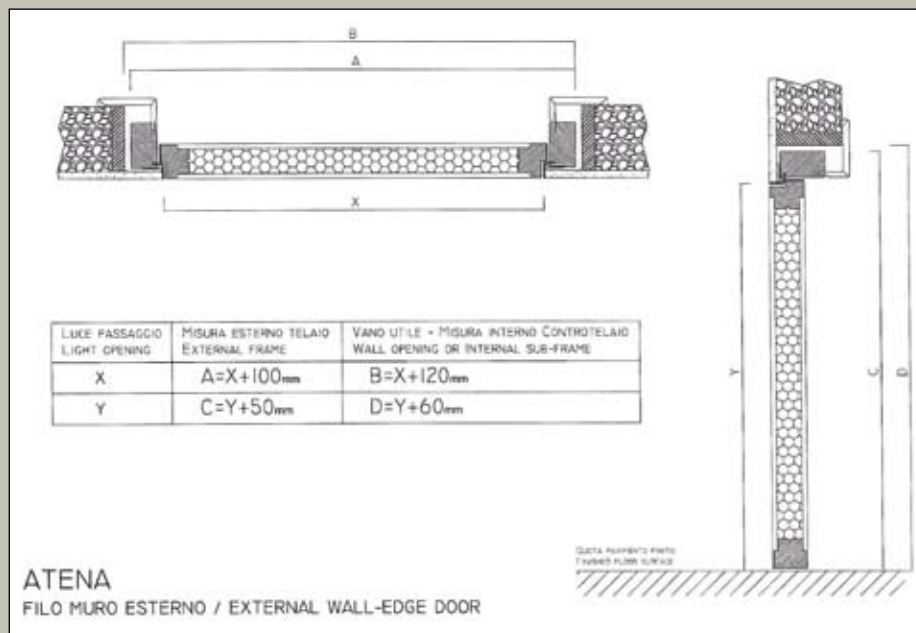

ATENA - Porta a filo muro su lato a spingere senza coprifili, installata su tradizionale controtelaio in legno con angolare in lamiera da rifinire con cartongesso.

Available finishes: matt lacquer, glossy lacquer and polished mdf only.
Standard equipment: frame Atena, adjustable integrated hinges, magnetic lock and metal corner bead.

ATENA - Wall-edge door (push side) without frame-mouldings. It is installed on a traditional wood sub-frame using a metal corner bead, which has to be plastered.