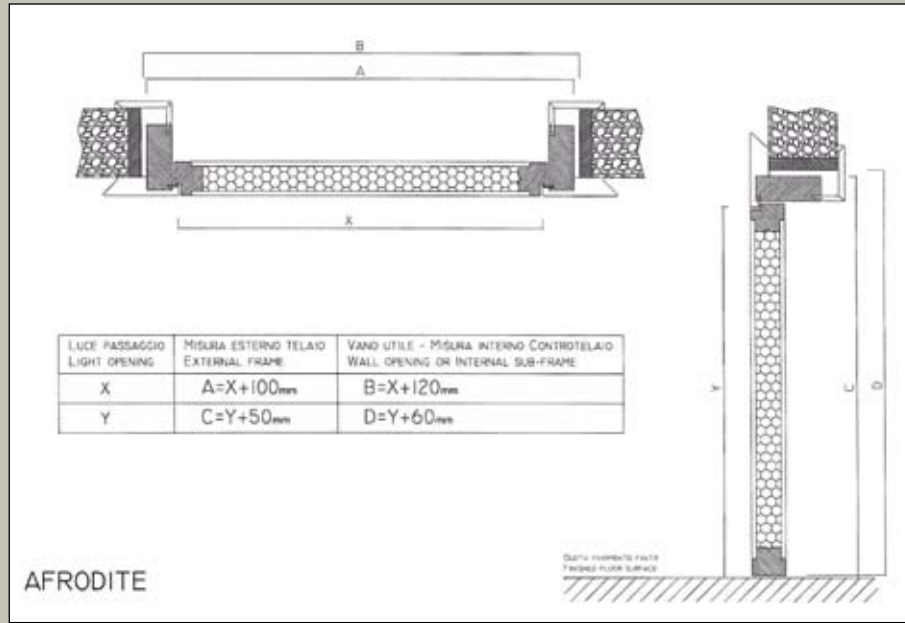

AFRODITE - Porta a filo muro su lato a spingere con boiserie esterne con taglio a 45°.
Finiture disponibili: laccato opaco e laccato lucido.
Dotazione di serie: telaio Afrodite, cerniere a scomparsa registrabili e serratura magnetica.

AFRODITE - Wall-edge door (push side) with external boiserie having a 45° cut.
Available finishes: matt lacquer and glossy lacquer.
Standard equipment: frame Afrodite, adjustable integrated hinges and magnetic lock.