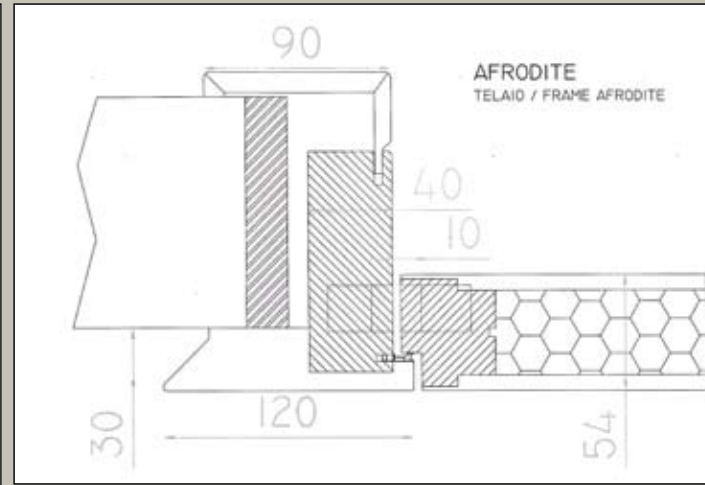

ATENA - Porta a filo muro su lato a spingere senza coprifili, installata su tradizionale controtelaio in legno con angolare in lamiera da rifinire con cartongesso.

Available finishes: matt lacquer, glossy lacquer and polished mdf only.
Standard equipment: frame Atena, adjustable integrated hinges, magnetic lock and metal corner bead.

ATENA - Wall-edge door (push side) without frame-mouldings. It is installed on a traditional wood sub-frame using a metal corner bead, which has to be plastered.