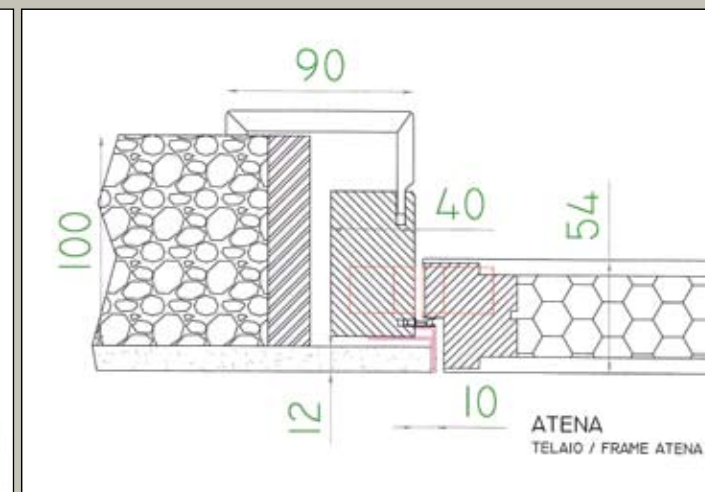

AFRODITE - Porta a filo muro su lato a spingere con boiserie esterne con taglio a 45°.
Finiture disponibili: laccato opaco e laccato lucido.
Dotazione di serie: telaio Afrodite, cerniere a scomparsa registrabili e serratura magnetica.

AFRODITE - Wall-edge door (push side) with external boiserie having a 45° cut.
Available finishes: matt lacquer and glossy lacquer.
Standard equipment: frame Afrodite, adjustable integrated hinges and magnetic lock.

ATENA - Porta a filo muro su lato a spingere senza coprifili, installata su tradizionale controtelaio in legno con angolare in lamiera da rifinire con cartongesso.

Available finishes: matt lacquer, glossy lacquer and polished mdf only.
Standard equipment: frame Atena, adjustable integrated hinges, magnetic lock and metal corner bead.

ATENA - Wall-edge door (push side) without frame-mouldings. It is installed on a traditional wood sub-frame using a metal corner bead, which has to be plastered.

VENUS - Porta in vetro, versione scorrevole esterno muro senza telaio e coprifili.
Finiture disponibili: vetro trasparente, acidato o laccato RAL.
Dotazione di serie: guida in alluminio con freno ammortizzato.

VENUS - Glass external sliding door, without frame and frame-mouldings.
Available finishes: transparent glass, etched glass and lacquered glass.
Standard equipment: aluminium guide rail with automatic breaking system.

ICARO - Porta in legno, versione scorrevole esterno muro senza telaio e coprifili.
Finiture disponibili: laccato opaco, laccato lucido, impiallacciato legno e termo-strutturato.
Dotazione di serie: guida in alluminio con freno ammortizzato.